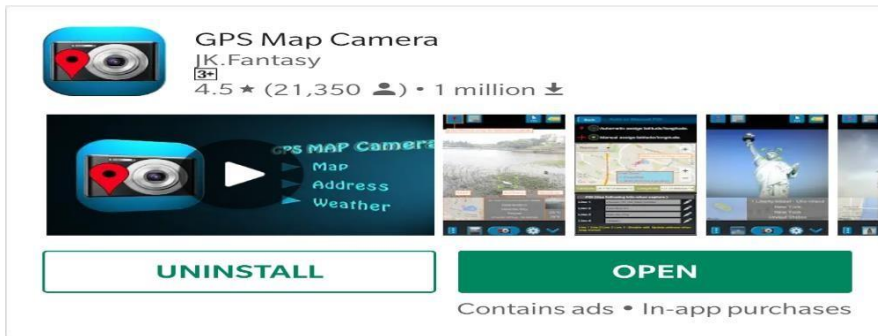

## How to get Photographs with Latitude and Longitude

As you're aware MCA has asked the Companies to provide Photographs of Registered office premises (outside and inside both) along with the Longitude and Latitude. There is an App freely available at Google Play Store "GPS MAP CAMERA" which can assist you to capture such photographs with Longitude and Latitude. You may use this App by following the below mentioned steps.

### Step 1: Download the App from play Store – "GPS MAP CAMERA"