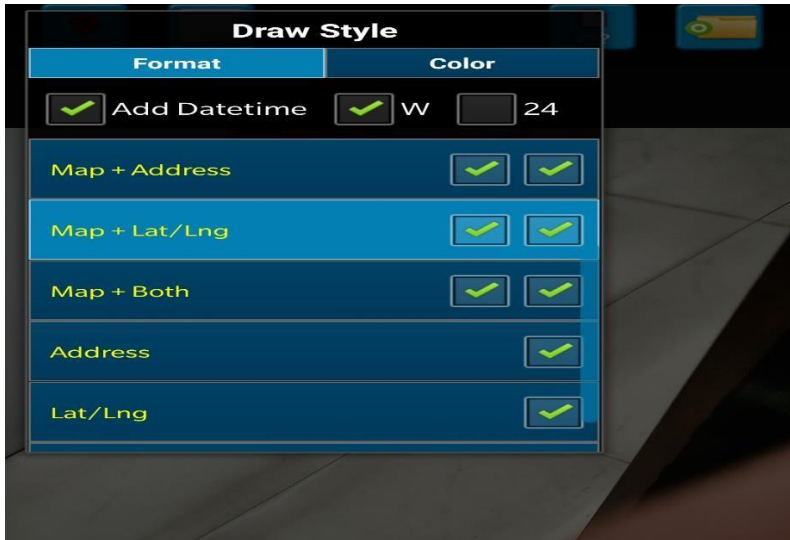

How to get Photographs with Latitude and Longitude