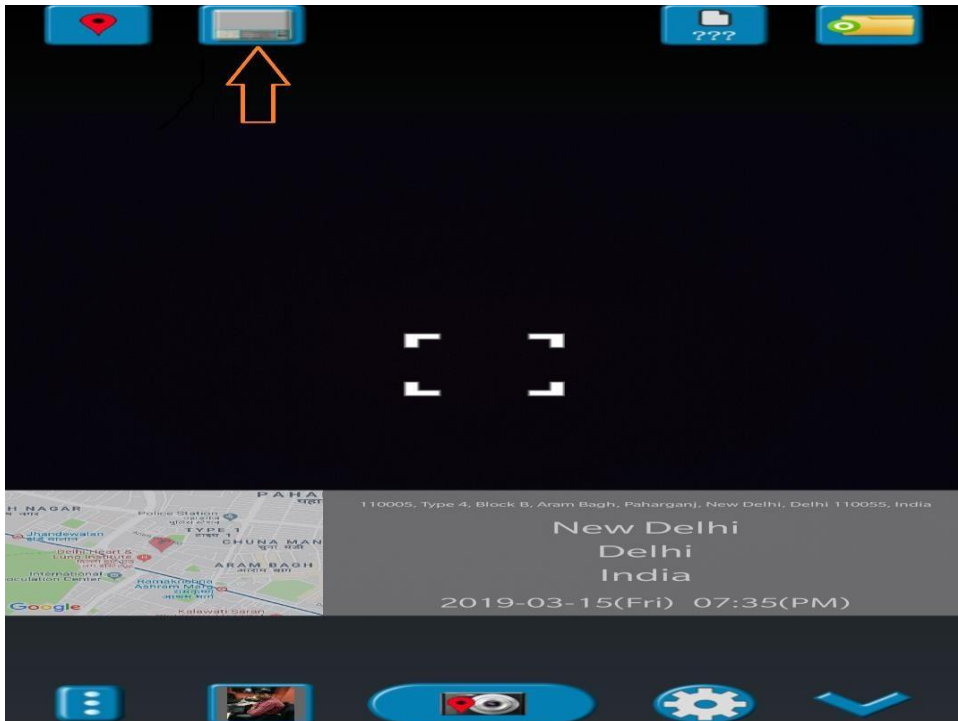

Step 2: Open this app and click on the second button at top to make settings:

Step 3: Select MAP + Lat/Lng